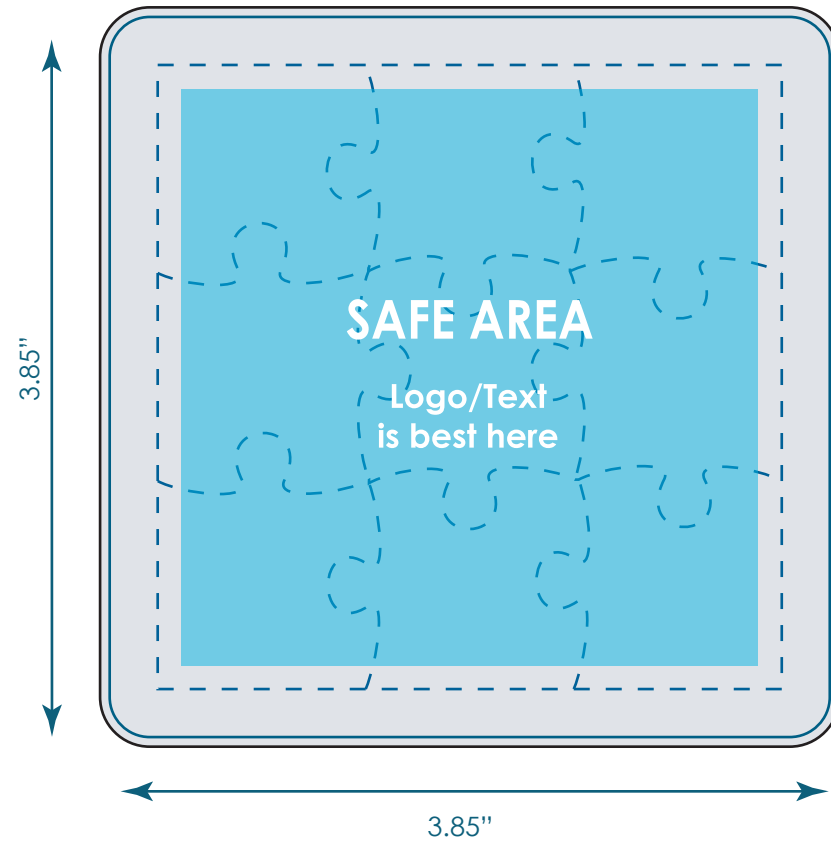

TOP

BASE

*Base decoration optional, additional charge.

Square Jigsaw Puzzle

TPZ005

Final product size is approximately: 3.75"x3.75"x.25" (WxHxD)

Imprint size: 3.85"x3.85" (WxH)

Safe area size: 3.0"x3.0" (WxH)

Important Product Notices

Keep text and important images within the safe area. Text and images outside of the safe area are likely to get stitched over or trimmed off during production.

Supplied Artwork: Submit print ready artwork in vector format. Accepted file types are AI, EPS, PDF. All placed images MUST be at least 300dpi. All text must be outlined. Up to three PMS colors can be specified. All customer-submitted artwork must be sized at 100%.

Font sizes less than 6pt may not print legibly.

Art files must be saved at size: 3.85"x3.85" (WxH)