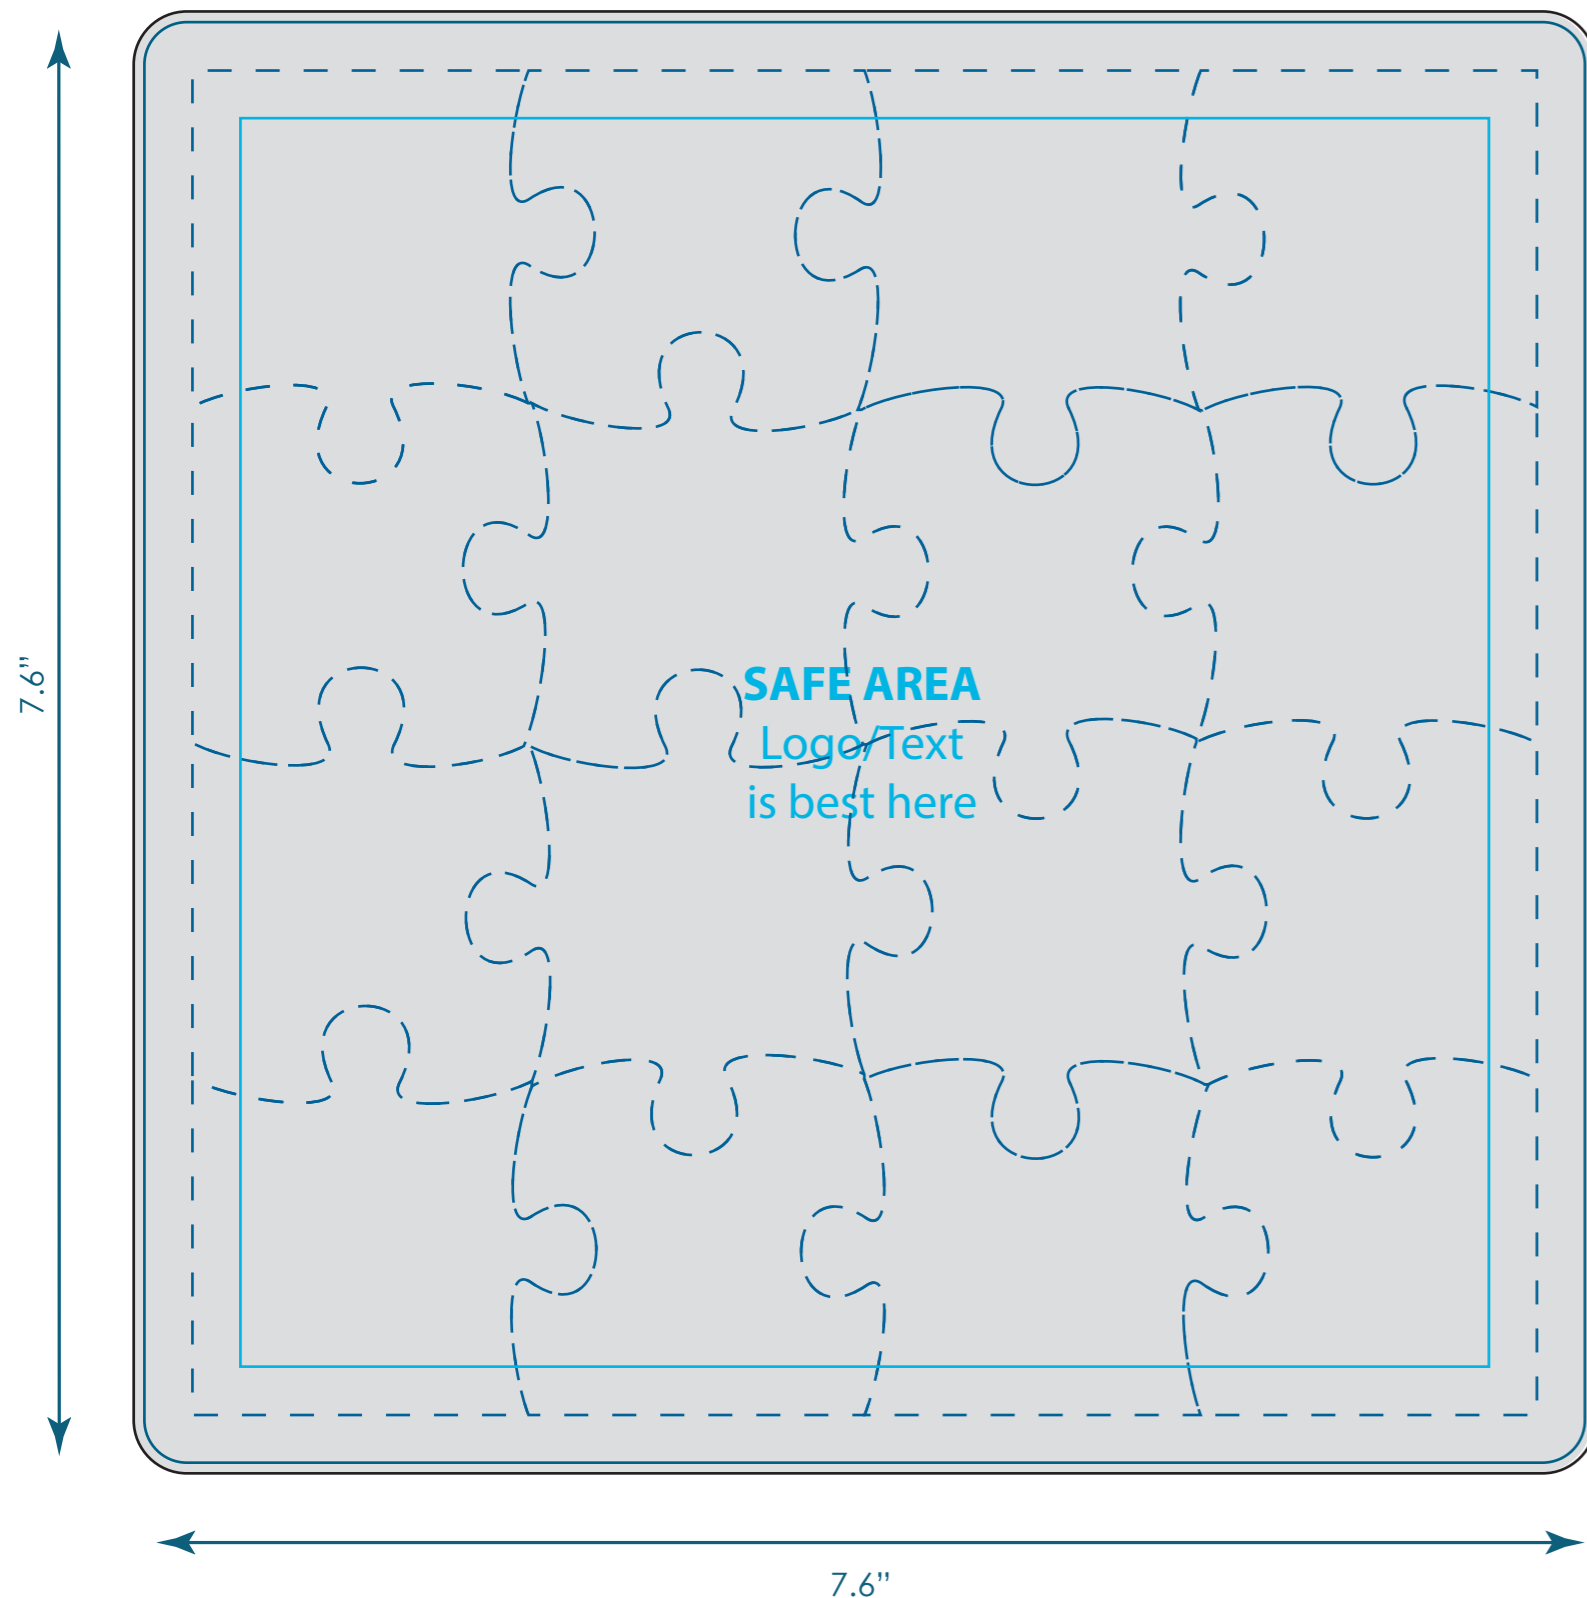

TOP

BASE

\*Base decoration optional, additional charge.

## Jigsaw Puzzle Premium - Large

TPZ002

**Final product size is approximately:** 7.50"x7.50"x.44" (WxHxD)

**Imprint size:** 7.61"x7.61" (WxH)

**Safe area size:** 6.50"x6.50" (WxH)

Font sizes less than 6pt may not print legibly.

**Art files must be saved at size:** 7.61"x7.61" (WxH)

MADE IN  
USA